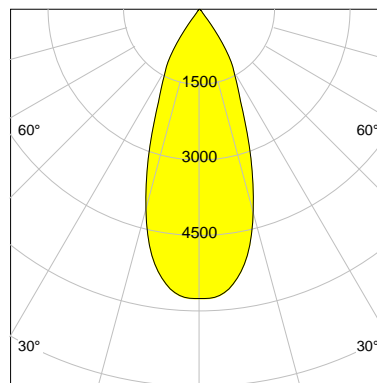

DESCRIPTION

Type	Track Spotlight
Article-number	141564L11294
Colour	black
Energy Consumption	28.7 W
Efficiency	107 lm/W
Luminous Flux	3063 lm
Current (sec)	700 mA
Protection Class	IP 20
Energy-Label	E
Cooling	Passive

LED

Color Temperature	3000K
Color Rendering	CRI 92
LES	15
Color Tolerance	3-Step McAdam
Planckian Curve	BBBL
Spectrum	Premium White G7
Photobiological safety	RG2

ELECTRICAL

Overload- / Shortcircuit Protection	
Wiring / Adapter	3-Phase Adapter
Max Luminaires MCB	B16A 27Stück
Tracks	Global Stucchi Eutrac

Control

Control	On/Off
---------	--------

REFLECTOR

Technology	ULTRA
Material	Miro 4 Silver
FWHM	40°
FWTM	71°

I-max : 5748 cd *

UGR : 19.8 (4H/8H - 70/50/20)

H/m	D/m	E _{max} /lx/klm *
1.0	0.7	1876
2.0	1.5	469
3.0	2.2	208
4.0	2.9	117